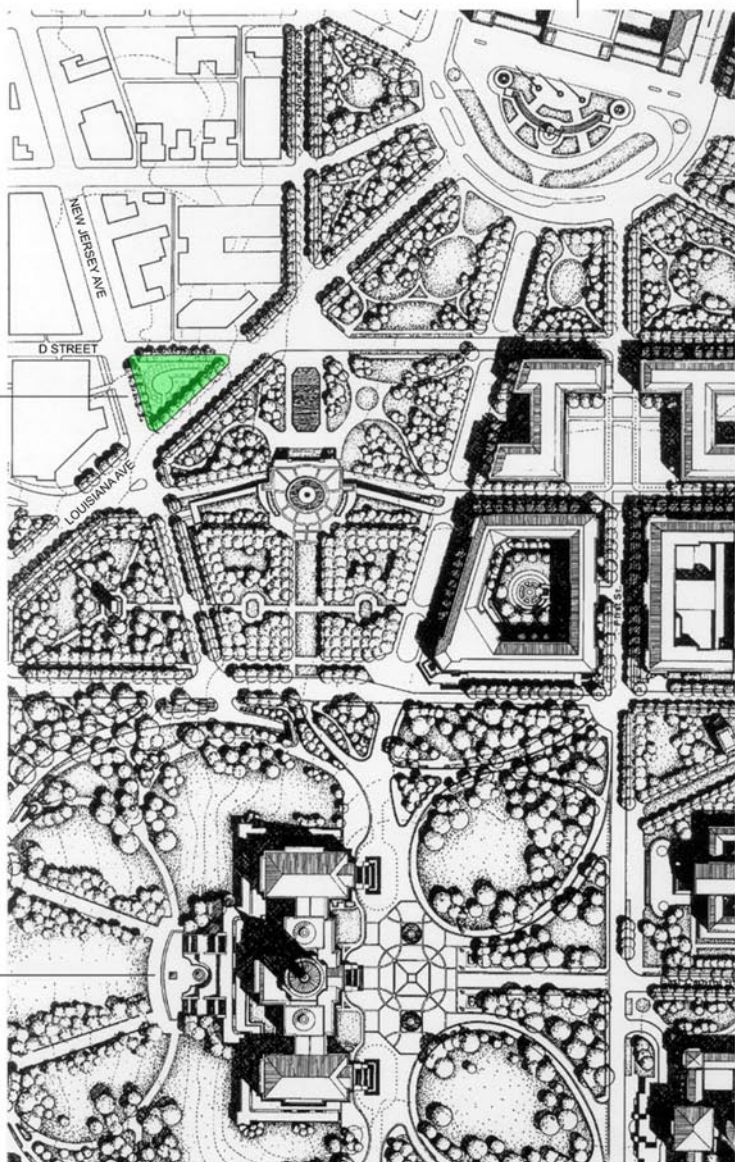

UNION STATION

SITE

UNITED STATES
CAPITOL

SITE LOCATION PLAN
WASHINGTON, D.C.

0 100' 200' 400'

NORTH